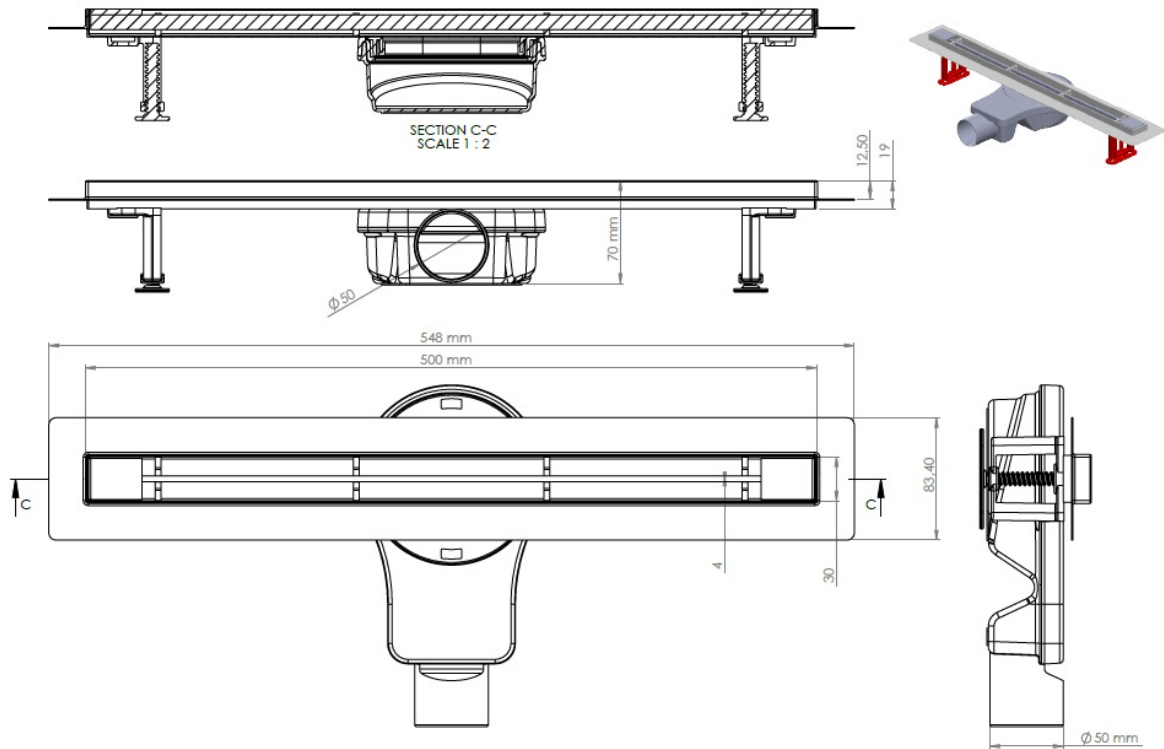

QUATTRO SLIM LINE SHOWER DRAIN

DN 50 Horizontal and vertical outlet - compatible with PVC pipe connections, blocking odor by water (285mg). The flow rate is 41 liters/min. Resistant against external chemical effects, operating temperature is between -30°C and +75°C. The and grid is made of 304 grade stainless steel.

Advantages

It has a quality and stylish-looking with its 304 grade stainless steel grid. It can be easily applied on the floor., It prevents the bad smell coming from the waste water system with its two cleppers o'dor blocking and "S TYPE" outlet . It can be adjusted depending on the screed concrete with its adjustable height legs. High resistance against the organic and inorganic chemicals, resistant against most acidic and salty aqueous oxidation.

Warning

It is not recommended to use high-density cleaners for a long-time.

* The referring size is 50 cm