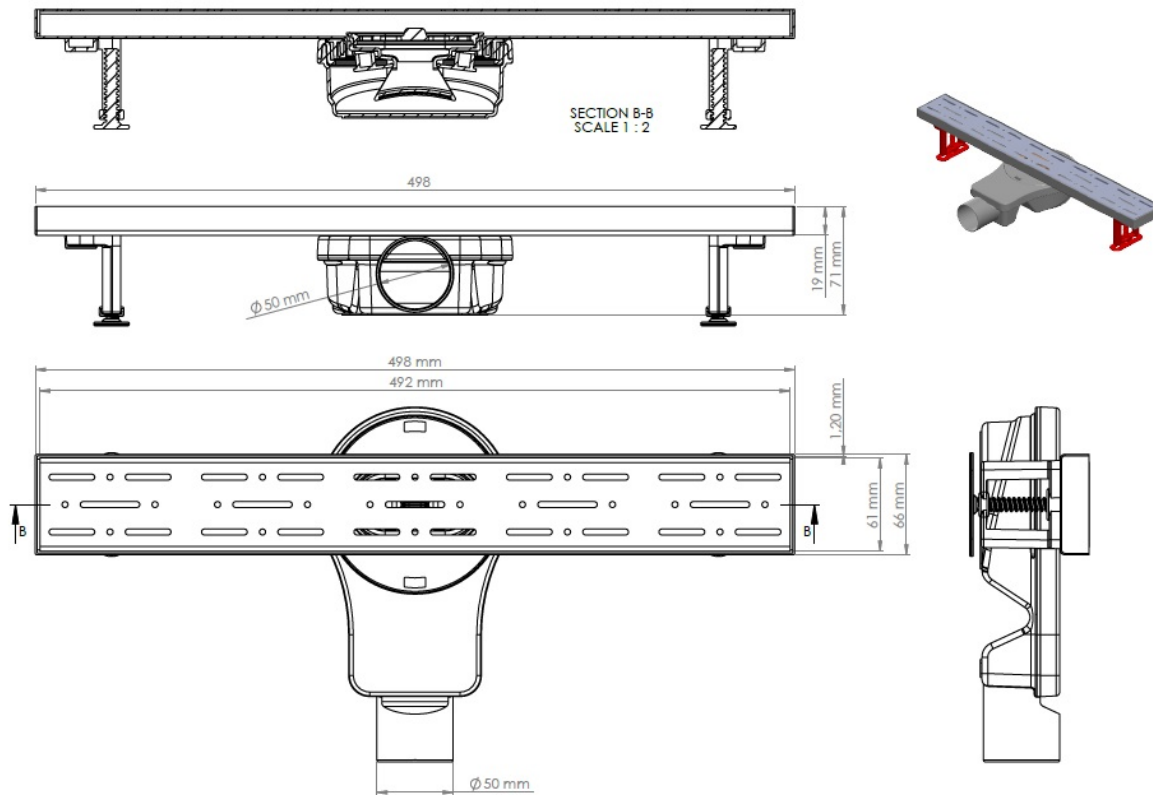

ALFA SHOWER SHOWER DRAIN

DN 50 Horizontal and vertical outlet - compatible with PVC pipe connections, blocking odor by water (285mg). The flow rate is 48 liters/min. Resistant against external chemical effects, operating temperature is between -30°C and $+75^{\circ}\text{C}$. The and grid is made of 304 grade stainless steel.

Advantages

It has a quality and stylish-looking with its 304 grade stainless steel grid. It can be easily applied on the floor., It prevents the bad smell coming from the waste water system with its two cleppers o'dor blocking and "S TYPE" outlet . It can be adjusted depending on the screed concrete with its adjustable height legs. High resistance against the organic and inorganic chemicals, resistant against most acidic and salty aqueous oxidation.

Warning

It is not recommended to use high-density cleaners for a long-time.

* The referring size is 50 cm